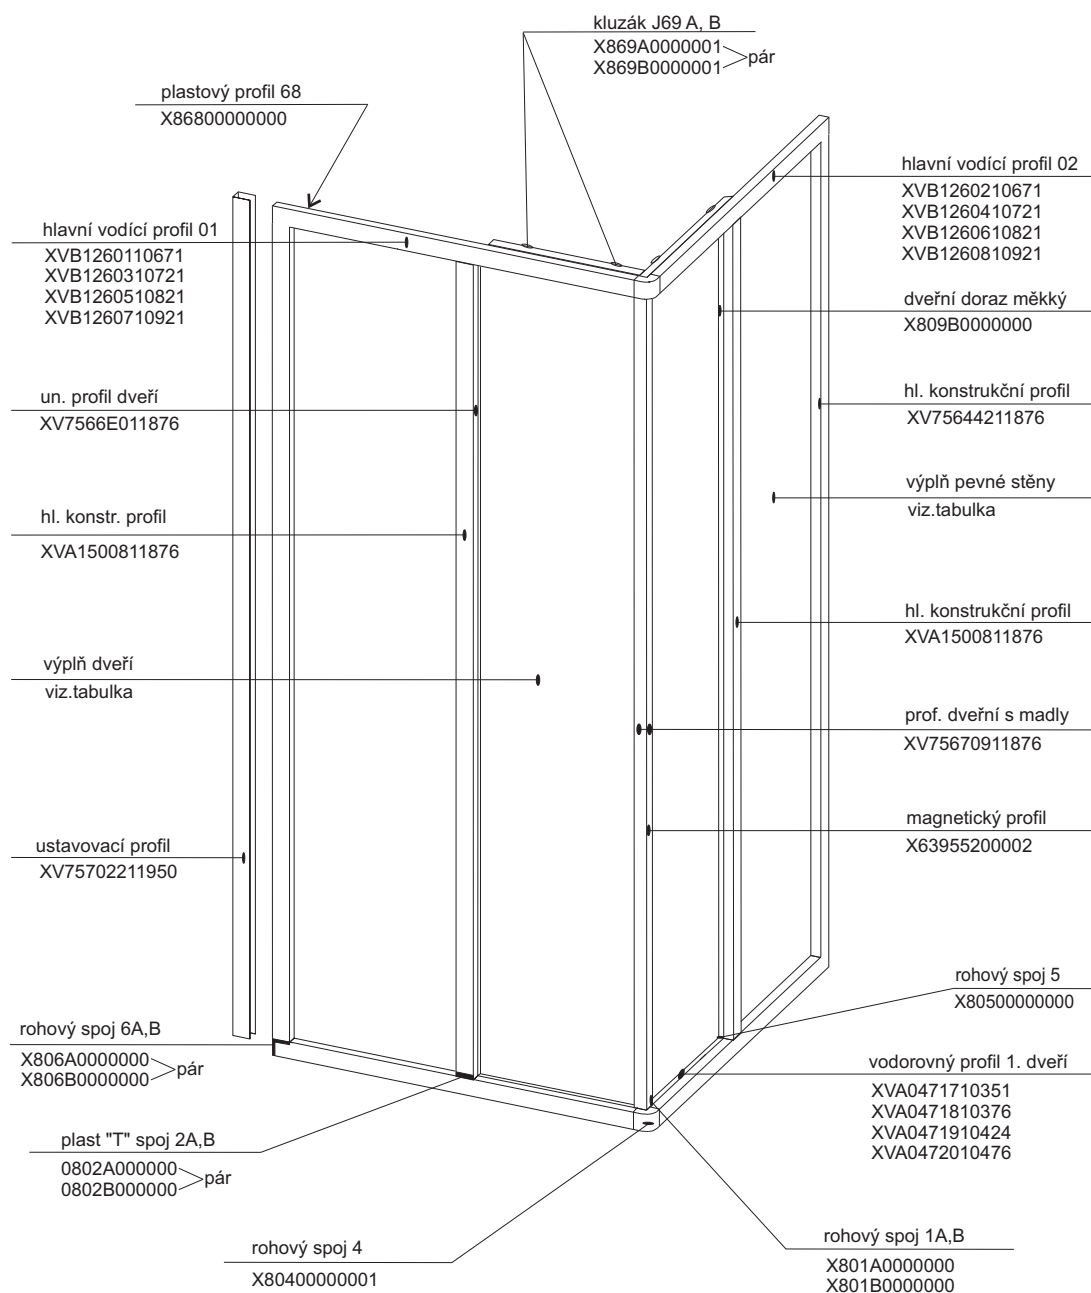

SRV 2 - 75 S

- 80 S

- 90 S

- 100 S

v. 195

výplň dveří

výplň	pearl	transparent	grape
75 S	X41125I98325	X4Z130I98325	X4G130I98325
80 S	X41125I98350	X4Z130I98350	X4G130I98350
90 S	X41125I98398	X4Z130I98398	X4G130I98398
100 S	X41125I98450	X4Z130I98450	X4G130I98450

výplň pevné stěny

výplň	pearl	transparent	grape
75 S	X41125I98305	X4Z130I98305	X4G130I98305
80 S	X41125I98325	X4Z130I98325	X4G130I98325
90 S	X41125I98383	X4Z130I98383	X4G130I98383
100 S	X41125I98426	X4Z130I98426	X4G130I98426