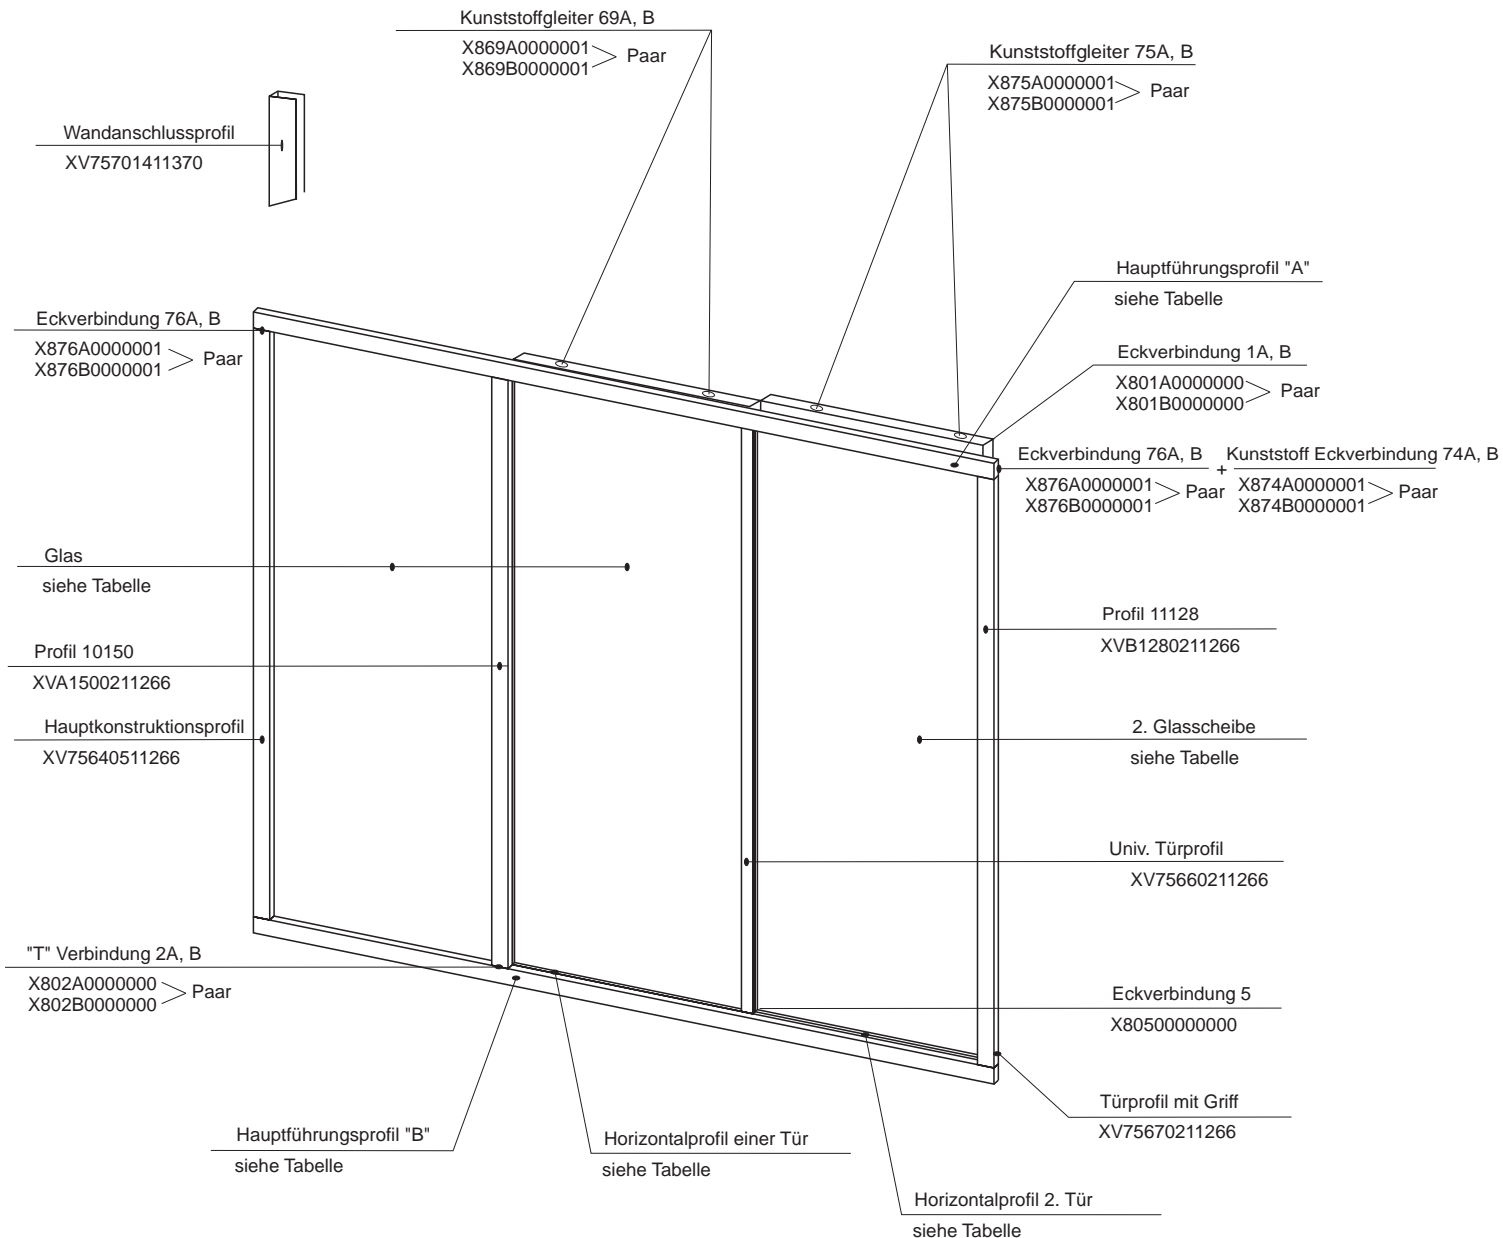

AVDP3 - 120

- 140

- 150

- 160

- 170

- 180

SDP3	Hauptführungsprofil "A"	Hauptführungsprofil "B"	Glas PS und 1. Türe	Glas 2. Türe	Horizontalprofil 1. Türe 10047	Horizontalprofil 2. Türe 11127
120	XVB1251711150	XVB1251811150	X4Z130C88350	X4Z130C88365	XVA0471810376	XVB1270610391
140	XVB1252111350	XVB1252211350	X4Z130C88416	X4Z130C88431	XVA0473310442	XVB1270810457
150	XVB1252311450	XVB1252411450	X4Z130C88450	X4Z130C88465	XVA0472010476	XVB1270910491
160	XVB1252511550	XVB1252611550	X4Z130C88483	X4Z130C88498	XVA0473410509	XVB1271010524
170	XVB1252711650	XVB1252811650	X4Z130C88516	X4Z130C88531	XVA0473510542	XVB1271110557
180	XVB1252911750	XVB1253011750	X4Z130C88550	X4Z130C88565	XVA0473610576	XVB1271210591