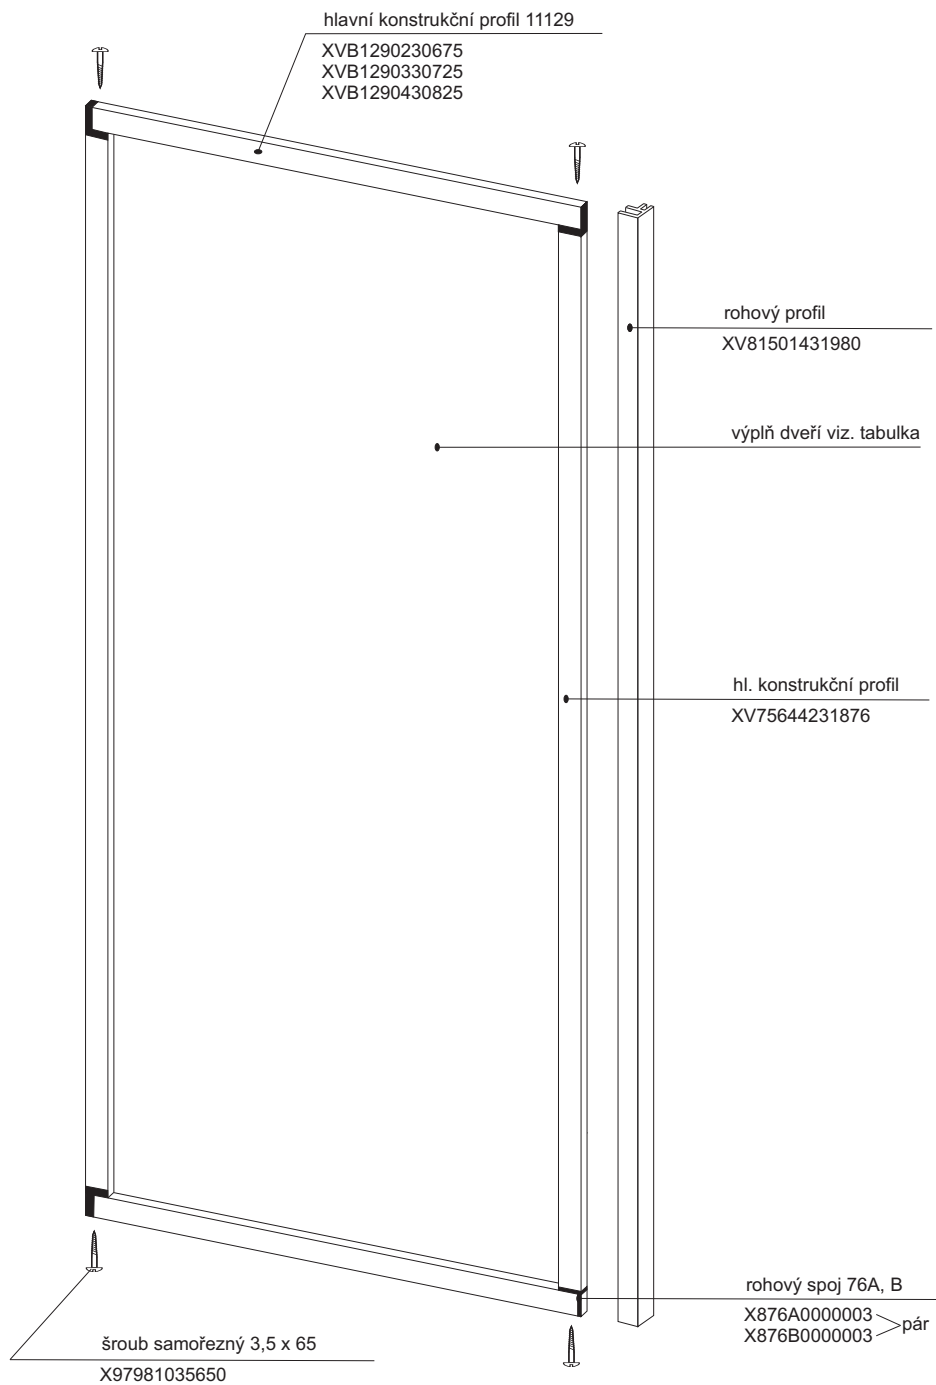

# ASRV3 - 75 - 80 - 90

v. 198

výplň 1.dveří a PS

| výplň | pearl        | transparent  | grape        |
|-------|--------------|--------------|--------------|
| 80    | X41125I98198 | X4Z130I98198 | X4G130I98198 |
| 90    | X41125I98216 | X4Z130I98216 | X4G130I98216 |
| 100   | X41125I98250 | X4Z130I98250 | X4G130I98250 |