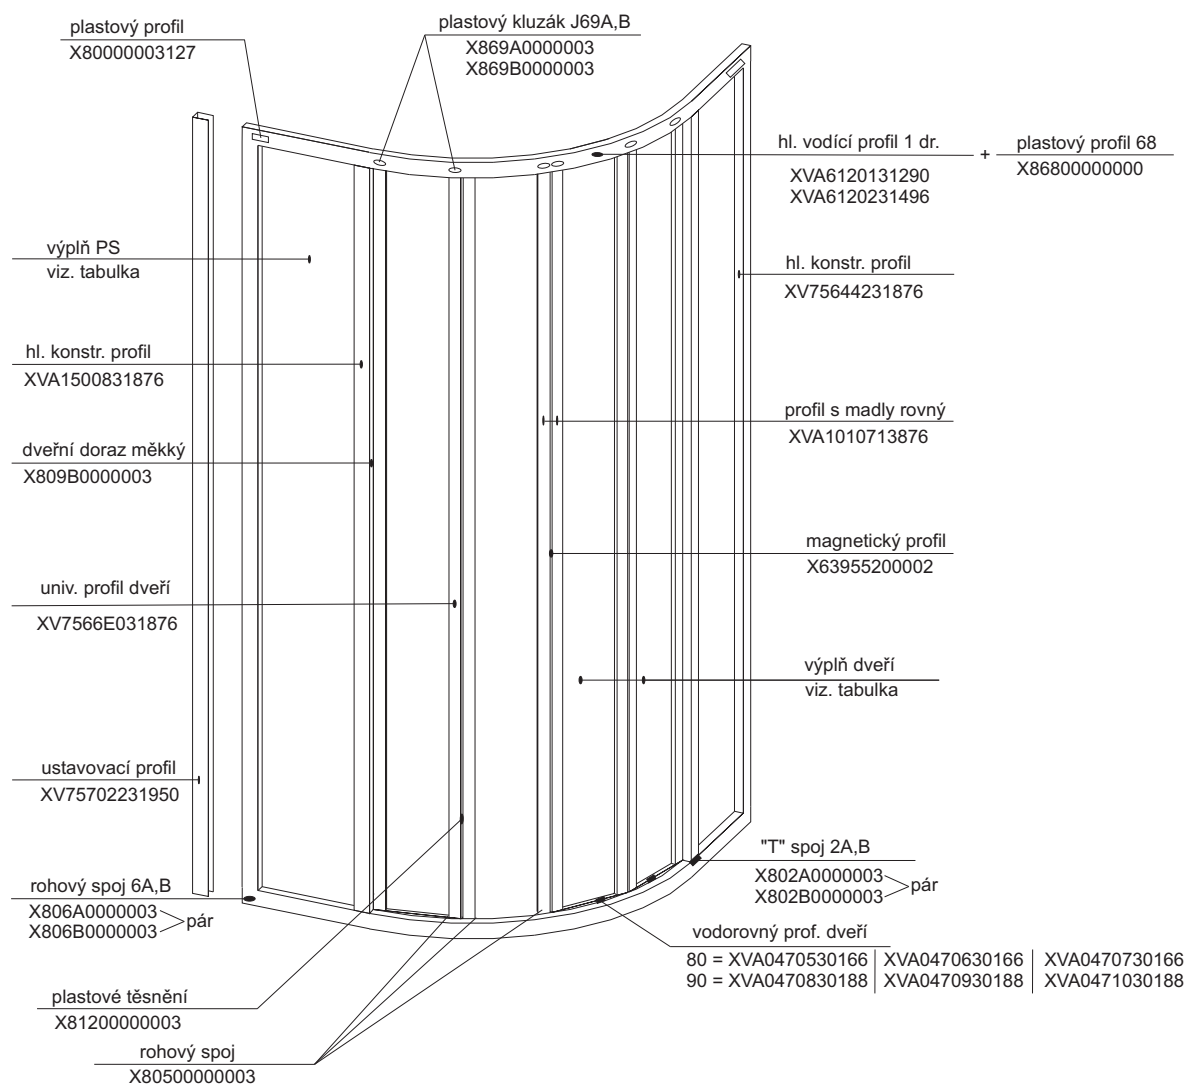

SKKP 6 - 80 - 90

v. 195

výplň PS	pearl	transparent	grape
80	X41125I98265	X4Z130I98226	X4G130I98265
90	X41125I98325	X4Z130I98325	X4G130I98325

výplň dveří	pearl	transparent	grape
80	X41125I98140	X4Z130I98140	X4G130I98140
90	X41125I98162	X4Z130I98162	X4G130I98162

Výrobek	Měr. jednotka	SIČ
plastový profil zasklívací tvrdý 8	v metrech	X80800000000
šroub samořezný 3,5 x 6,5	sto	X97981035065
šroub samořezný 3,5 x 13	sto	X97981035130
šroub samořezný 3,5 x 38	sto	X97981035380