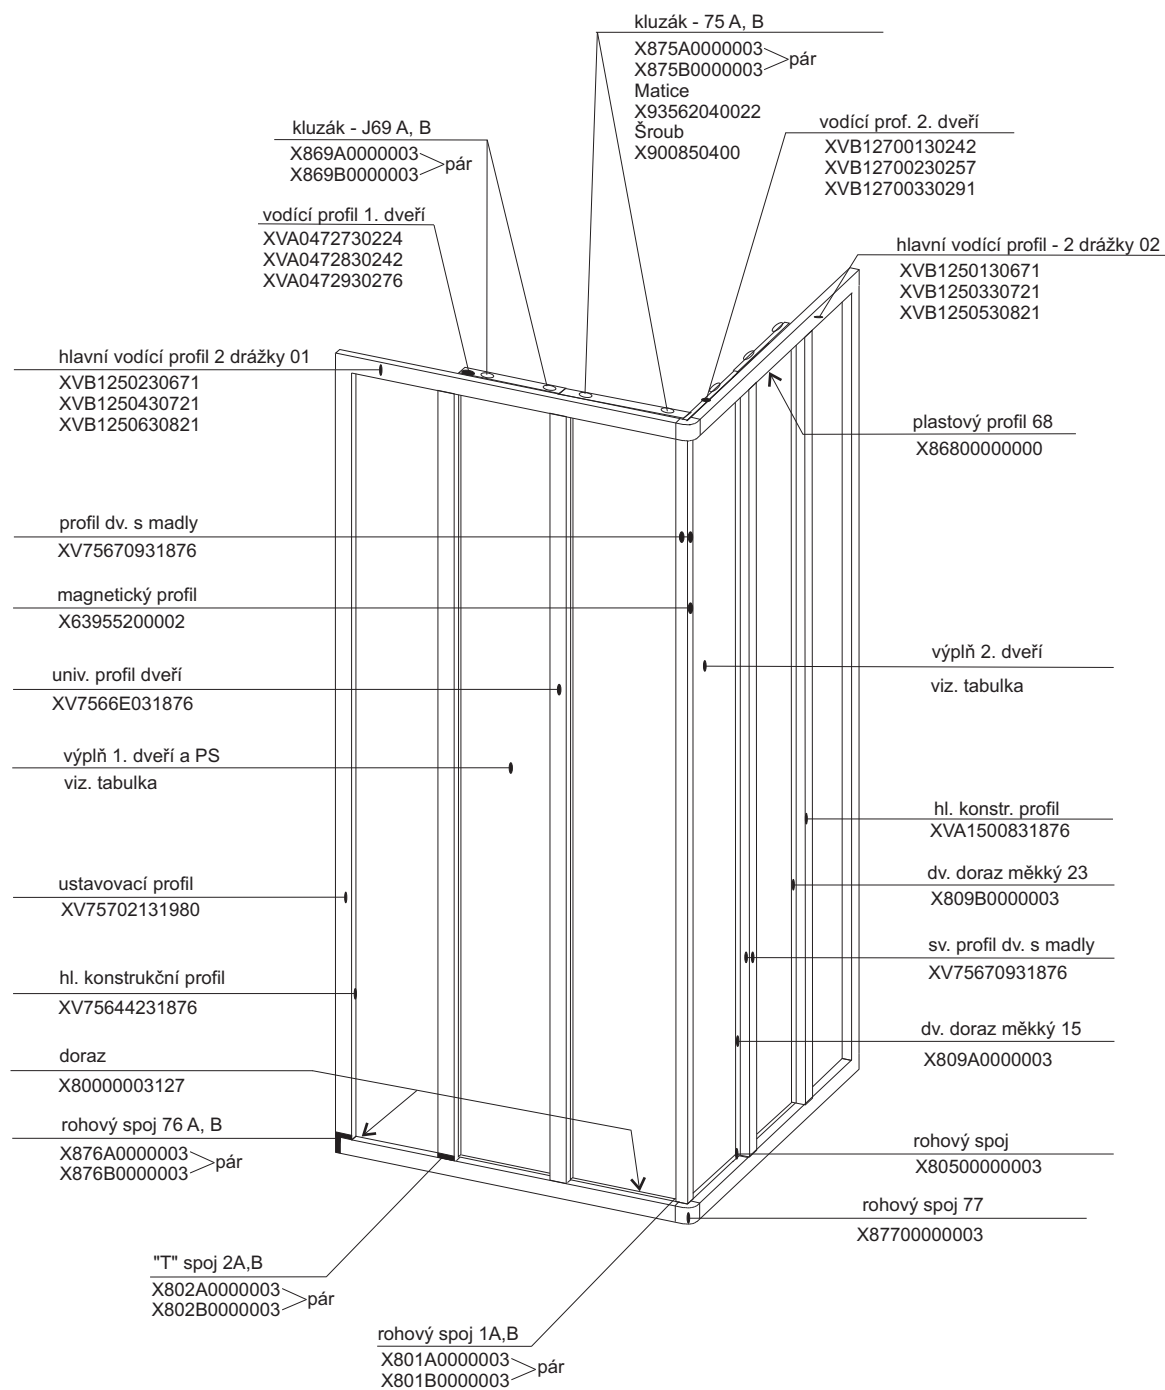

# ASRV3 - 75 - 80 - 90

v. 198

výplň 1.dveří a PS

| výplň | pearl        | transparent  | grape        |
|-------|--------------|--------------|--------------|
| 80    | X41125I98198 | X4Z130I98198 | X4G130I98198 |
| 90    | X41125I98216 | X4Z130I98216 | X4G130I98216 |
| 100   | X41125I98250 | X4Z130I98250 | X4G130I98250 |

výplň 2.dveří

| výplň | pearl        | transparent  | grape        |
|-------|--------------|--------------|--------------|
| 80    | X41125I98216 | X4Z130I98216 | X4G130I98216 |
| 90    | X41125I98231 | X4Z130I98231 | X4G130I98231 |
| 100   | X41125I98265 | X4Z130I98265 | X4G130I98265 |