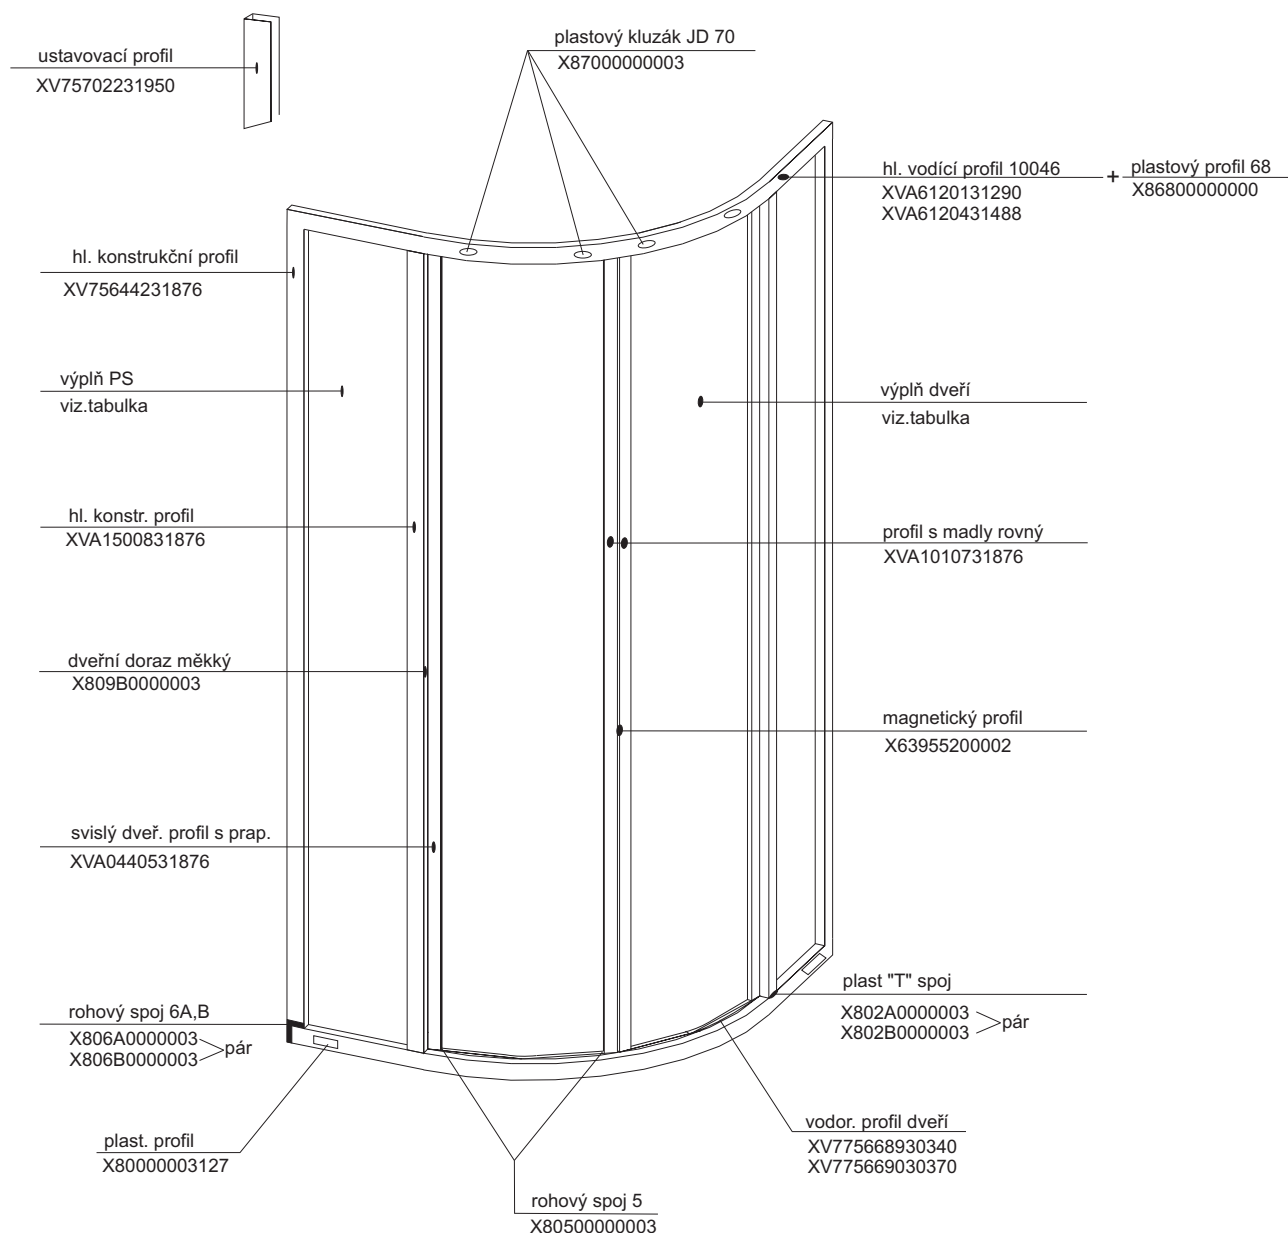

SKCP 4 - 80 - 90

v. 195

výplň dveří	pearl	transparent	grape
80	X4L125I98310	X4Y130I98310	X4G130I98265
90	X4L125I98340	X4Y130I98340	X4YG30I98340

výplň PS	pearl	transparent	grape
80	X41125I98265	X4Z130I98265	X4YG30I98310
90	X41125I98331	X4Z130I98331	X4G130I98331